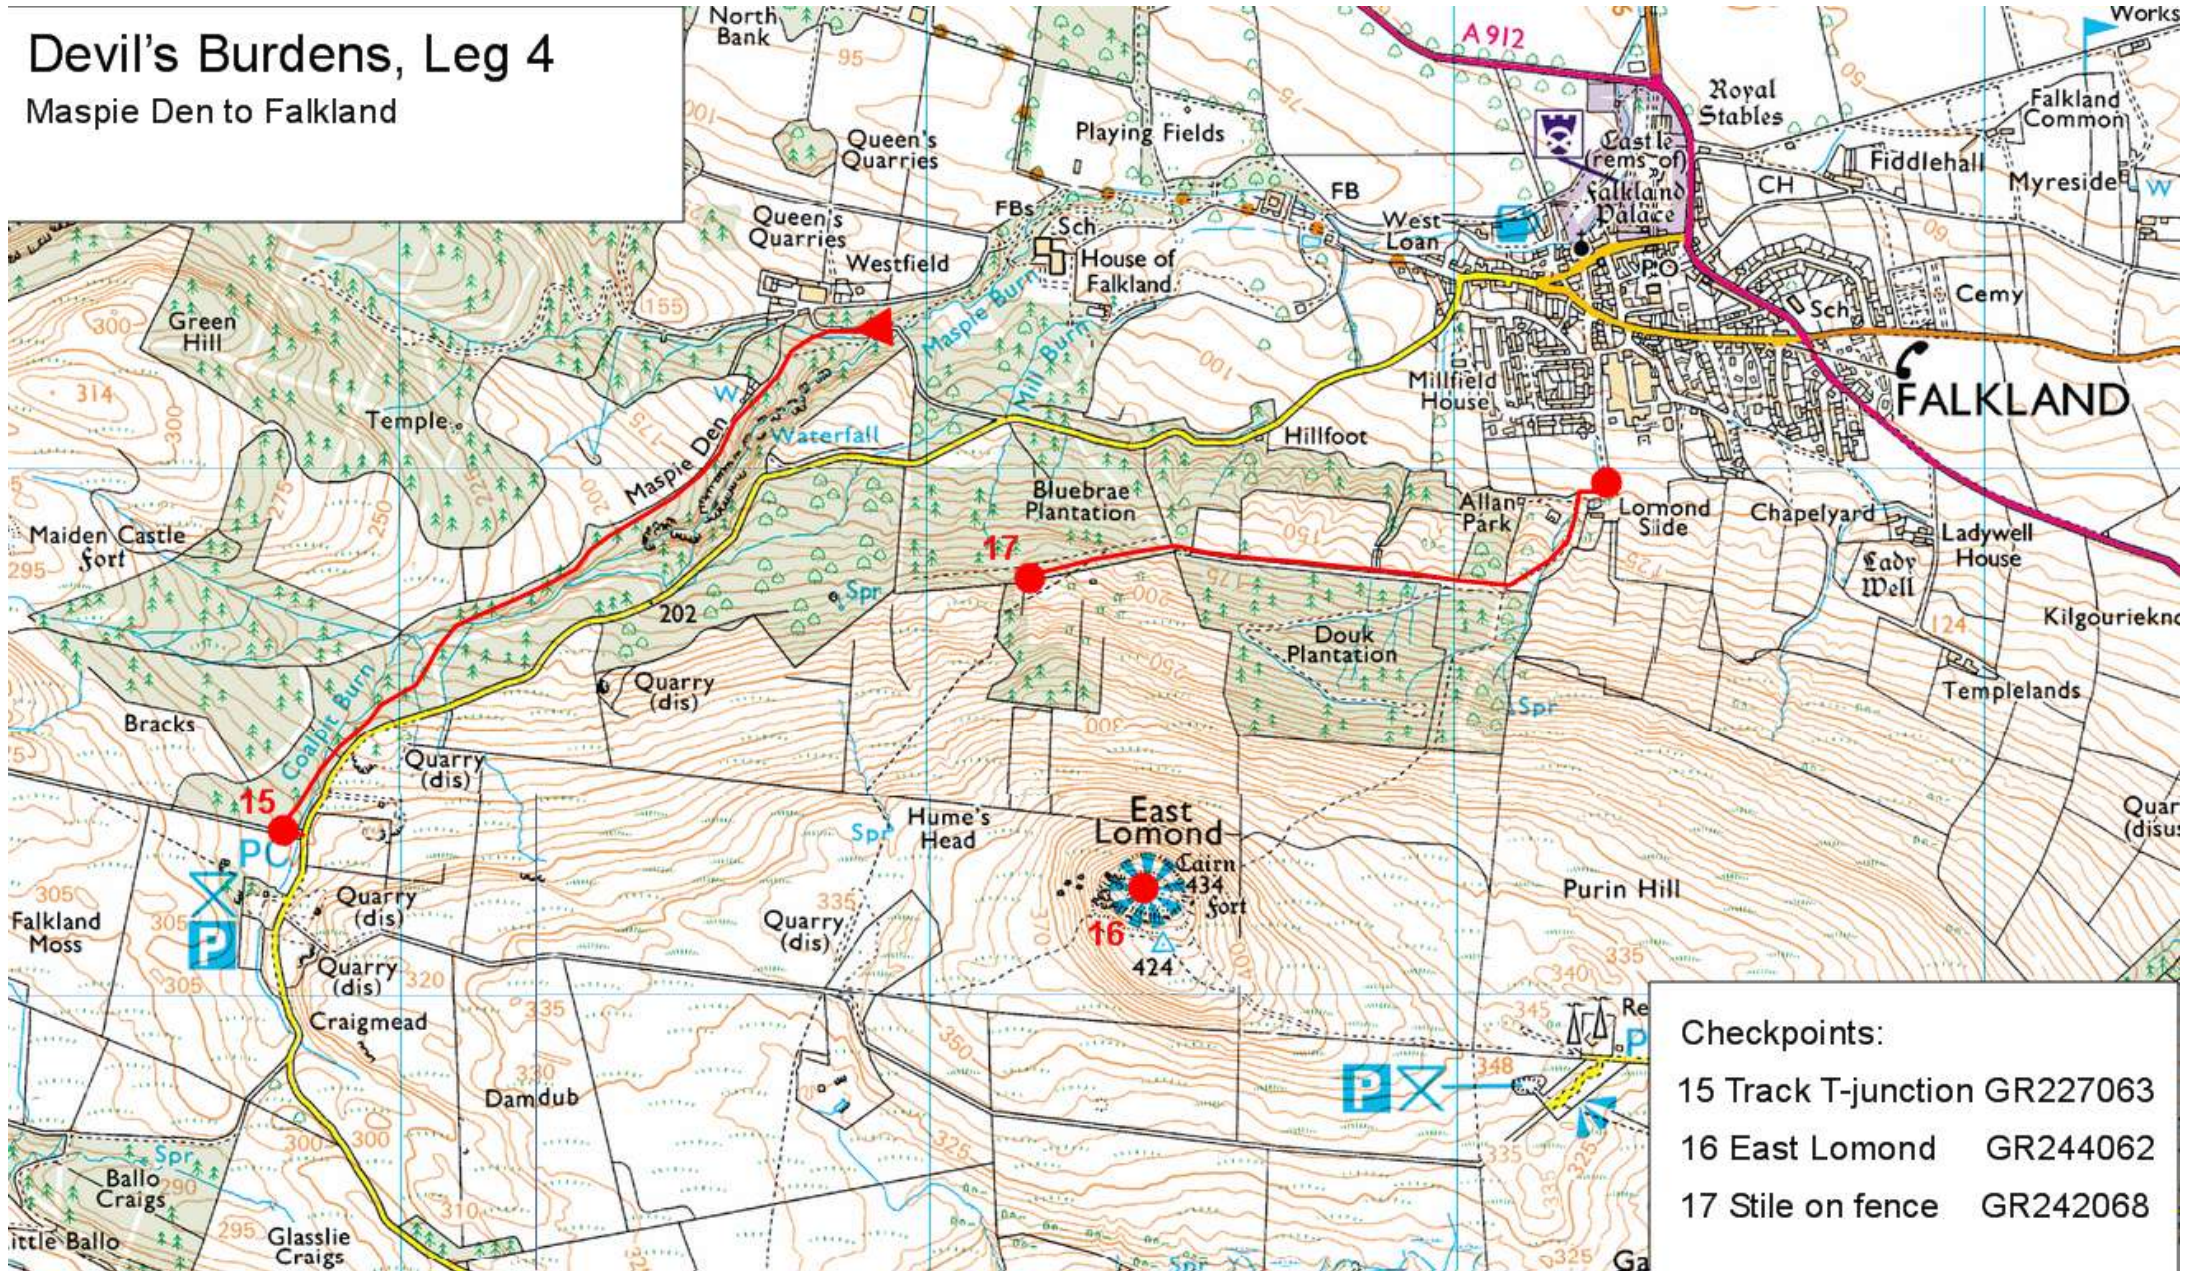

Devil's Burdens, Leg 4

Maspie Den to Falkland

Checkpoint	Grid Reference
15 Track T-junction	GR227063
16 East Lomond	GR244062
17 Stile on fence	GR242068