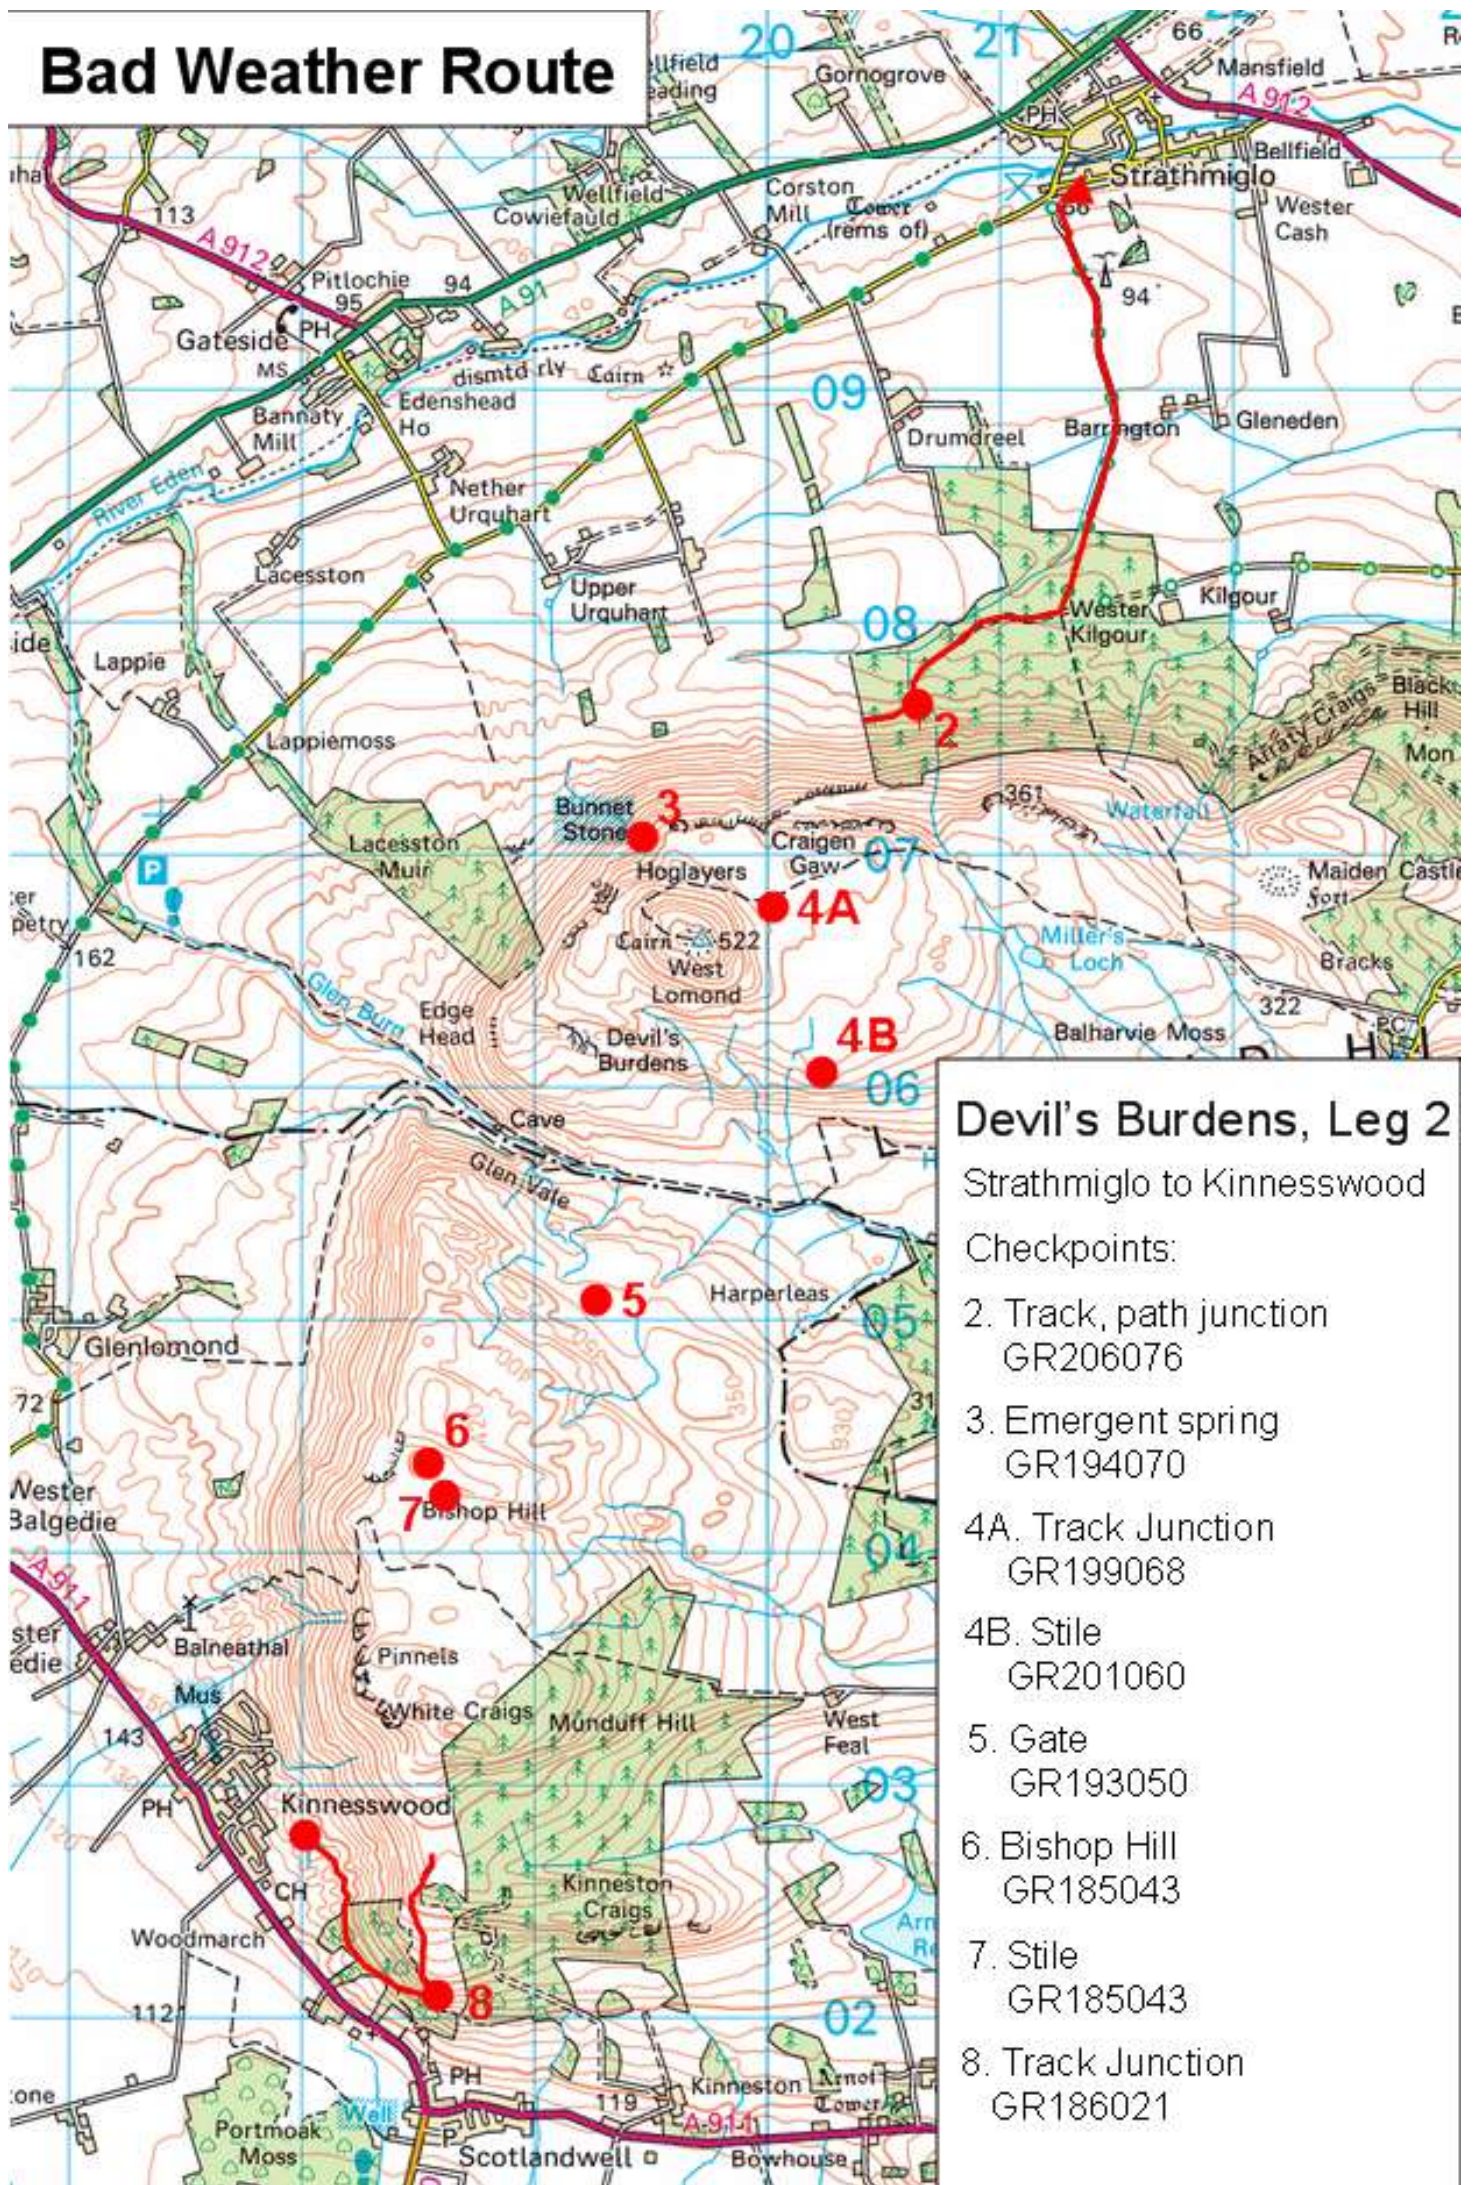

Bad Weather Route

Devil's Burdens, Leg 2

Strathmiglo to Kinnesswood

Checkpoints:

- 2. Track, path junction
GR206076
- 3. Emergent spring
GR194070
- 4A. Track Junction
GR199068
- 4B. Stile
GR201060
- 5. Gate
GR193050
- 6. Bishop Hill
GR185043
- 7. Stile
GR185043
- 8. Track Junction
GR186021